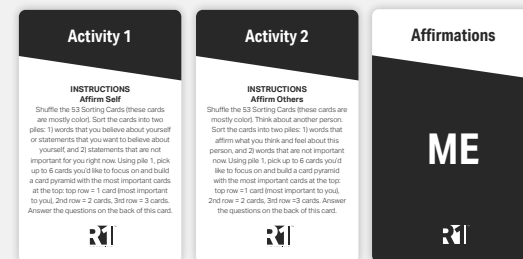

# Affirmations

What's in the Deck

### Sorting Cards

6 Overview Cards

3 Activity Cards

53 Sorting Cards

Main Color: Box Color  
1 Topic Overview Card  
1 Quick Start Card  
1 Model Card  
1 Expert Card  
1 Topic Definition Card  
1 R1 Card

Main Color: Black  
Activity 1: Affirm Self  
Activity 2: Affirm Others  
ME Action Card: individuals write in primary learning and action

Main Color: Blue  
53 Positive Affirmations

62 TOTAL CARDS