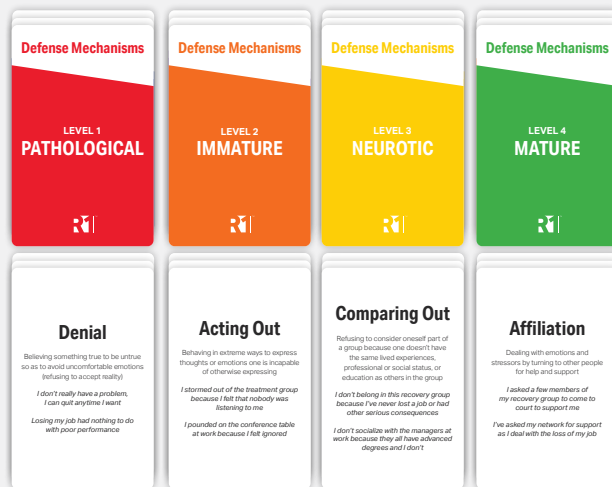

Sorting Cards

6 Overview Cards

5 Activity Cards

4 Definition Cards

45 Sorting Cards

60 TOTAL CARDS

What's in the Deck

- Main Color: Box Color
- 1 Topic Description Card
- 1 Quick Start Card
- 1 Model Card
- 1 Expert Card
- 1 Topic Definition Card
- 1 R1 Card

- Main Color: Black
- 1 Activity 1: How do I protect my Self?
- 1 Activity 2: How do I protect my Self in challenging situations?
- 1 Activity 3: How can I practice identifying defense mechanisms?
- 1 ME Action Card
- 1 Thoughts Emotions Behavior Card

- Main Color: White with Colored Tops
- 1 Level 1: Pathological (Red)
- 1 Level 2: Immature (Orange)
- 1 Level 3: Neurotic (Yellow)
- 1 Level 4: Mature (Green)

- Main Color: Mostly Color
- 3 Level 1: Pathological (Red)
- 18 Level 2: Immature (Orange)
- 16 Level 3: Neurotic (Yellow)
- 8 Level 4: Mature (Green)