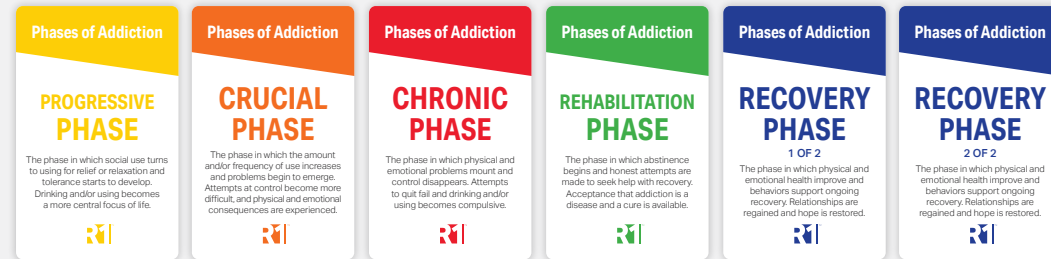

### Overview Cards

6 Overview Cards

- Main Color: Box Color
- 1 Topic Description Card
- 1 Quick Start Card
- 1 Model Card
- 1 Expert Card
- 1 Topic Definition Card
- 1 R1 Card

### Phase Definition Cards

6 Phase Definition Cards

- Main Color: White with Color
- 1 Progressive Phase (Yellow)
- 1 Crucial Phase (Orange)
- 1 Chronic Phase (Red)
- 1 Rehabilitation Phase (Green)
- 2 Recovery Phase (Blue)

### Questions to Explore Cards

5 Questions to Explore Cards

- Main Color: White with Color
- 1 Progressive Phase (Yellow)
- 1 Crucial Phase (Orange)
- 1 Chronic Phase (Red)
- 1 Rehabilitation Phase (Green)
- 1 Recovery Phase (Blue)