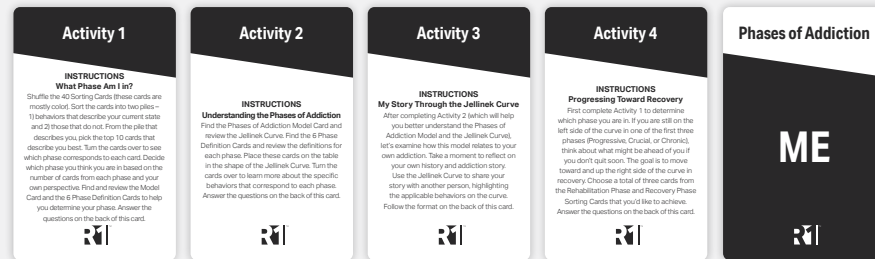

Activity Cards

5 Activity Cards

- Main Color: Black
- 1 Activity 1: What Phase Am I In?
- 1 Activity 2: Understanding the Phases of Addiction
- 1 Activity 3: My Story Through the Jellinek Curve
- 1 Activity 4: Progressing Toward Recovery
- 1 ME Action Card