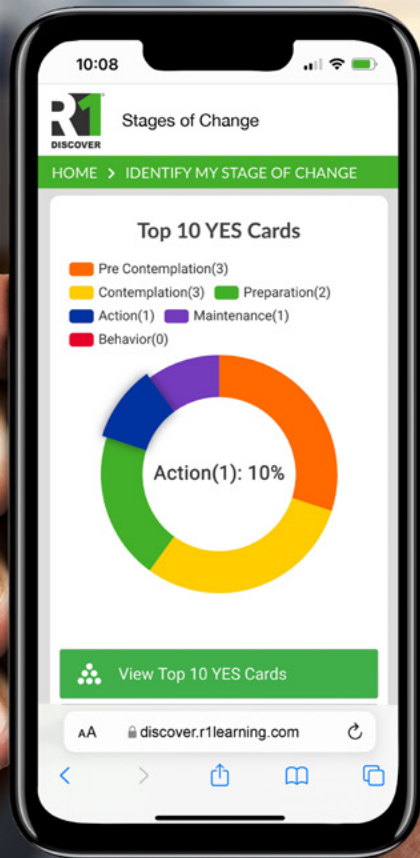

f t i in p
@R1LEARNING

Innovative Interactive Curriculum
R1LEARNING.COM

R1 DISCOVER™

Engaging, Interactive, Personalized
Evidence-based & Best Practice Resources

ENGAGEMENT SOLUTIONS

R1's interactive educational platform generates data for outcomes measurement.

Features

- Administration Portal
- Topic Activities Library
- 2-minute Topic Videos
- Robust Reporting & Analytics
- Mobile Responsive